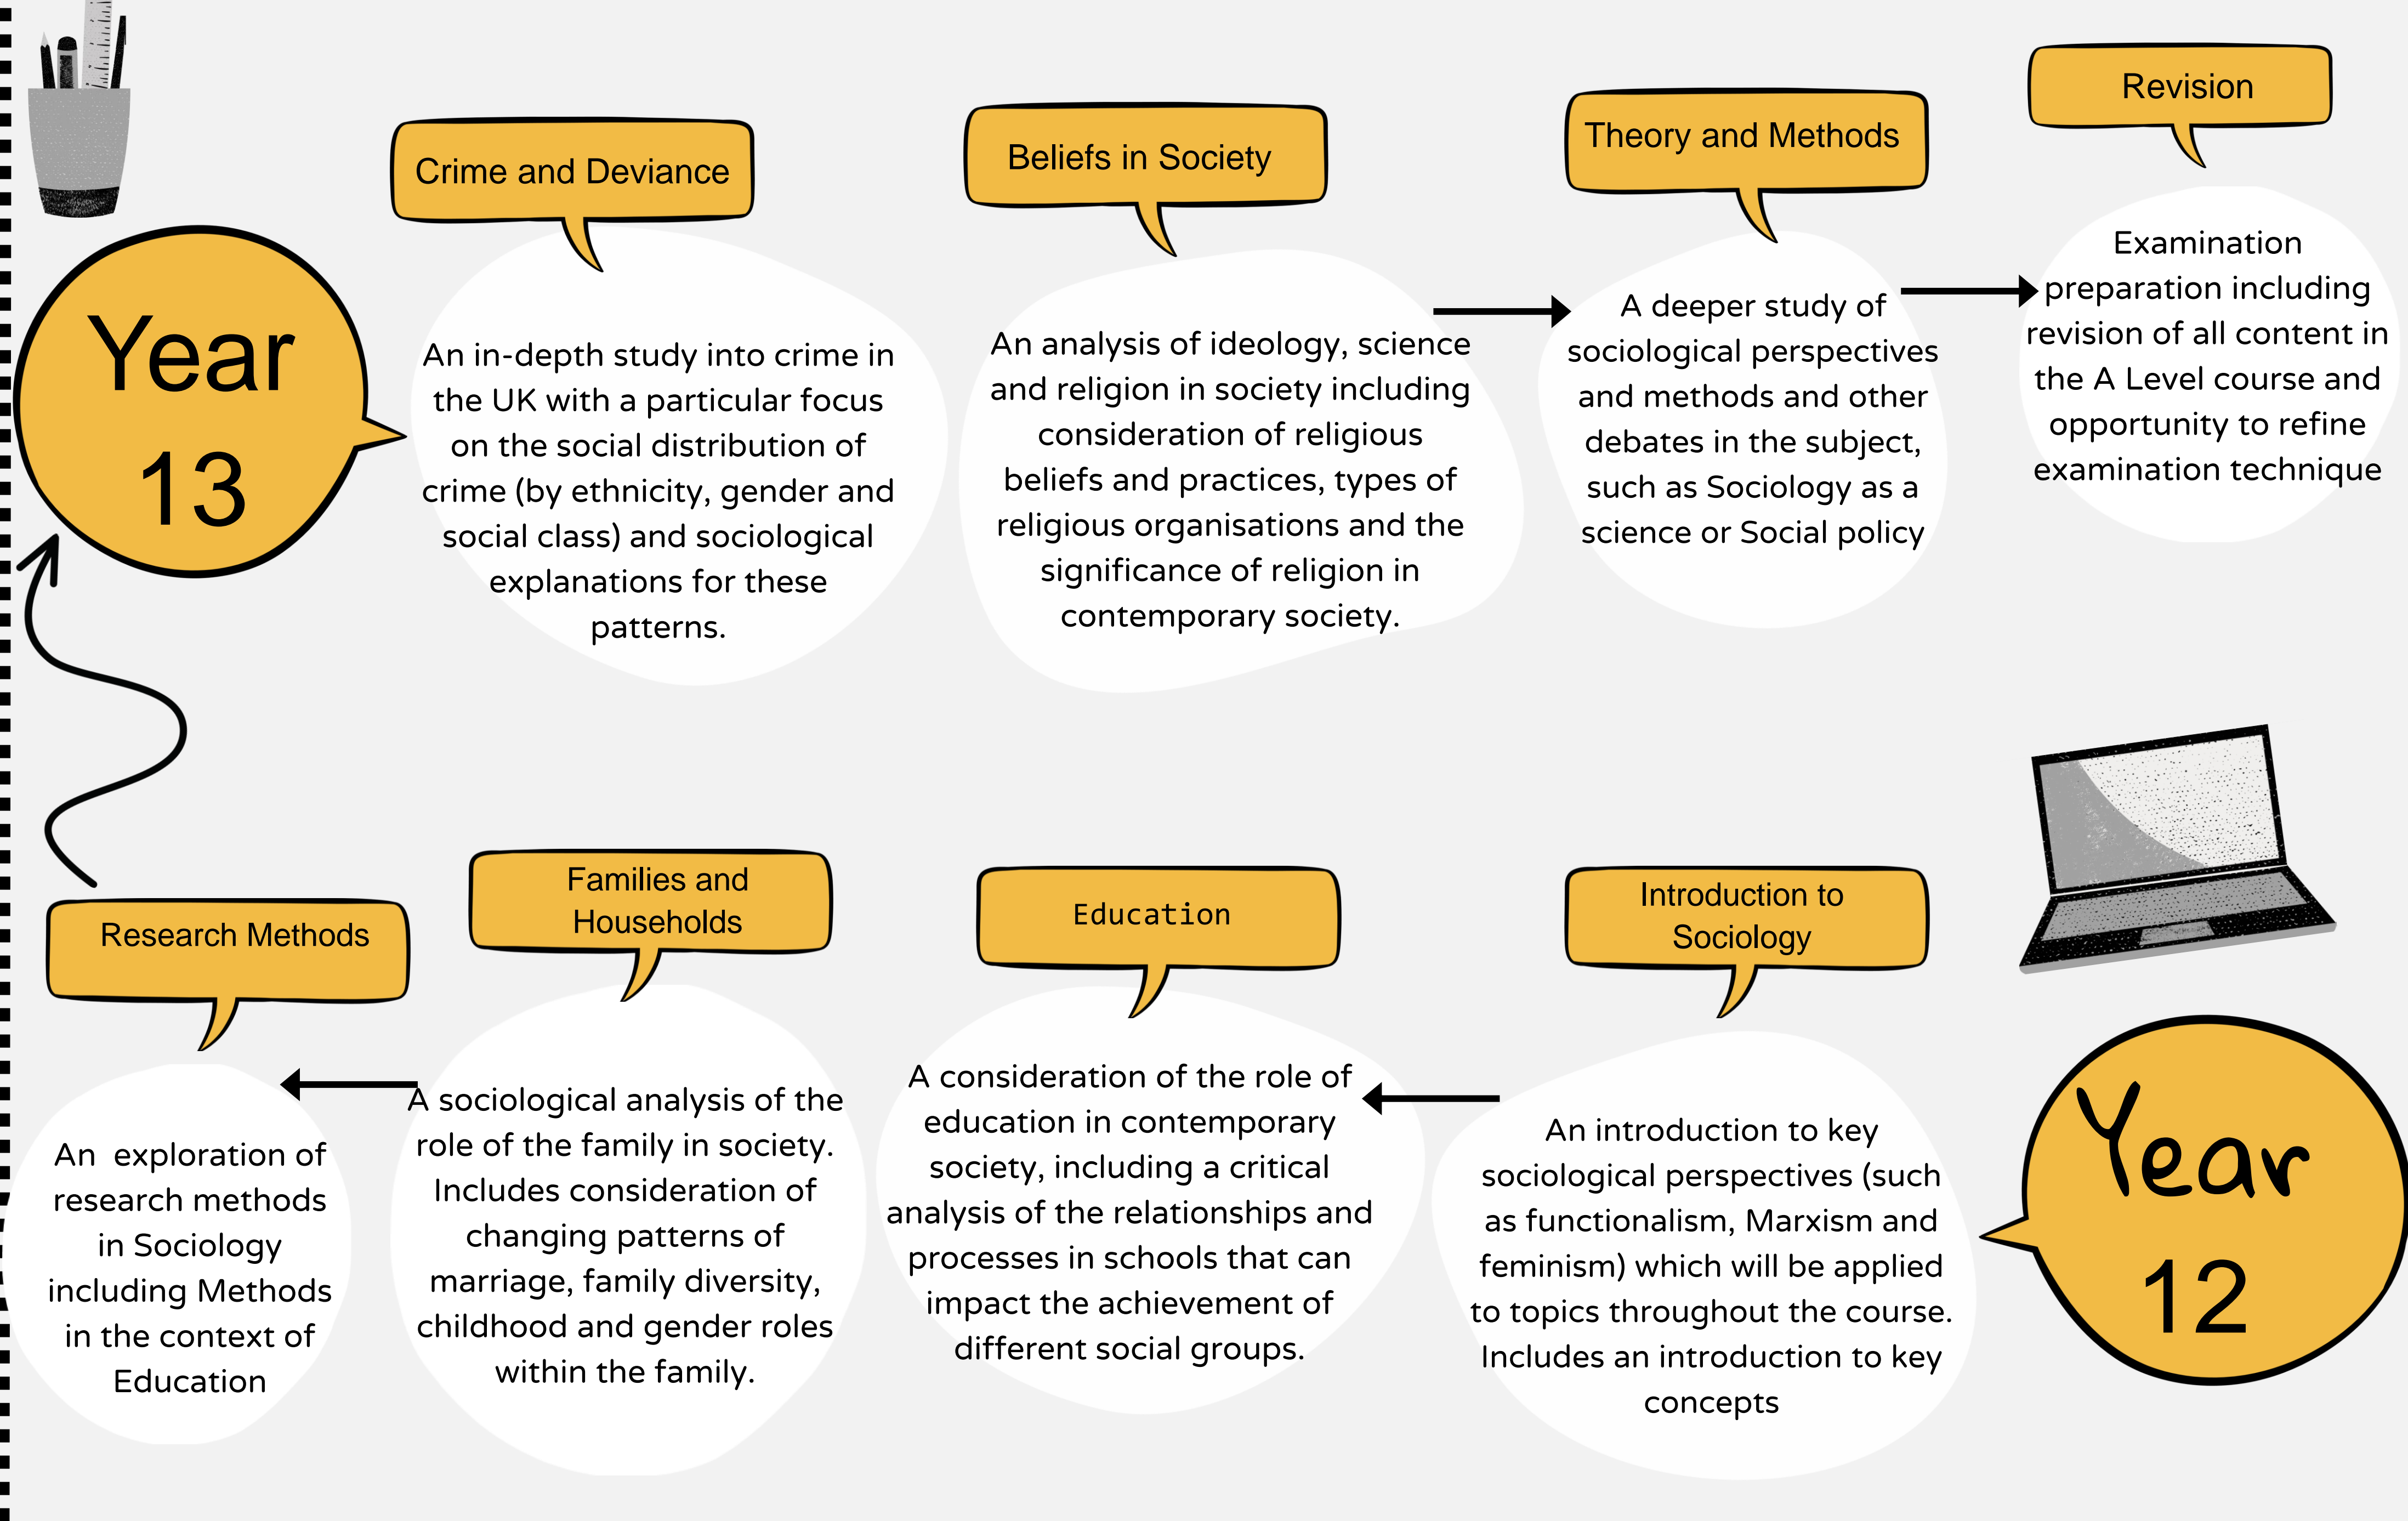

Sociology curriculum journey

Your study of sociology will broaden your awareness of society, and help you to become responsible agents for change in the world. The curriculum exposes you to a wide range of topics relevant to your own life and helps you distinguish between fact and opinion. It challenges you to look beyond appearances and set aside your own personal beliefs to enable you to grow in compassion and kindness. The experience will leave you with a more tolerant and empathetic understanding of contemporary society.

BEYOND
GSA ...

- Lawyer
- Social work
- Journalism
- Psychologist
- Teaching
- Marketing
- Further study
- ... anything you put your mind to!

A LEVEL

GCE